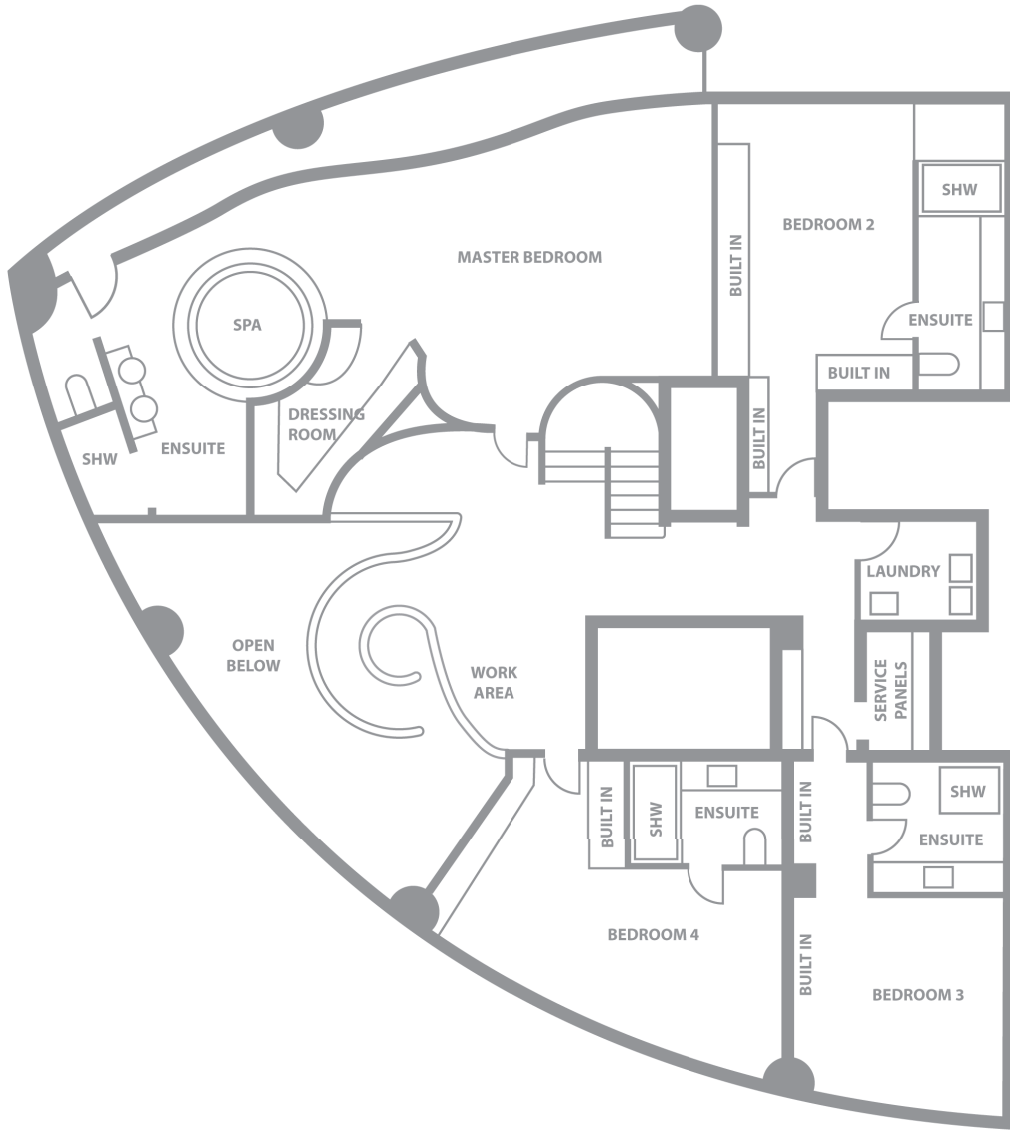

LEVEL
43
 FLOOR
 PLAN

SKYHOUSE
 THE COVE
 129 HARRINGTON STREET,
 SYDNEY

NORTH

Ben Stewart
0412 753 740

CBRE

NORTH

LEVEL
44
 FLOOR
 PLAN

SKYHOUSE
 THE COVE
 129 HARRINGTON STREET,
 SYDNEY

Ben Stewart
0412 753 740

CBRE

NORTH

SKY
HOUSE
SYDNEY

LEVEL
45
FLOOR
PLAN

SKYHOUSE
THE COVE
129 HARRINGTON STREET,
SYDNEY

Ben Stewart
0412 753 740

CBRE