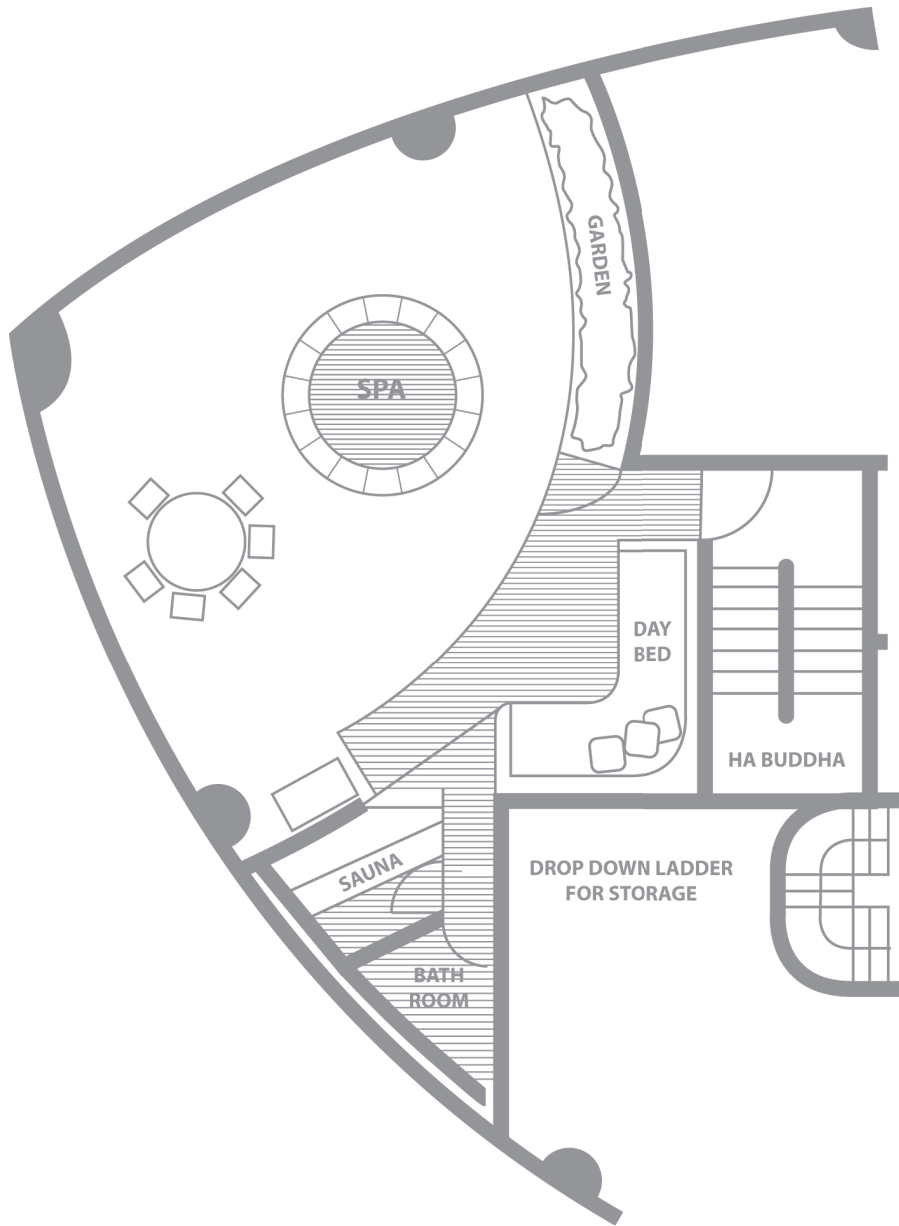

LEVEL
43
 FLOOR
 PLAN

SKYHOUSE
 THE COVE
 129 HARRINGTON STREET,
 SYDNEY

NORTH

Ben Stewart
0412 753 740

CBRE

NORTH

LEVEL
44
 FLOOR
 PLAN

SKYHOUSE
 THE COVE
 129 HARRINGTON STREET,
 SYDNEY

Ben Stewart
0412 753 740

CBRE

NORTH

SKY
HOUSE
SYDNEY

LEVEL
45
FLOOR
PLAN

SKYHOUSE
THE COVE
129 HARRINGTON STREET,
SYDNEY

Ben Stewart
0412 753 740

CBRE